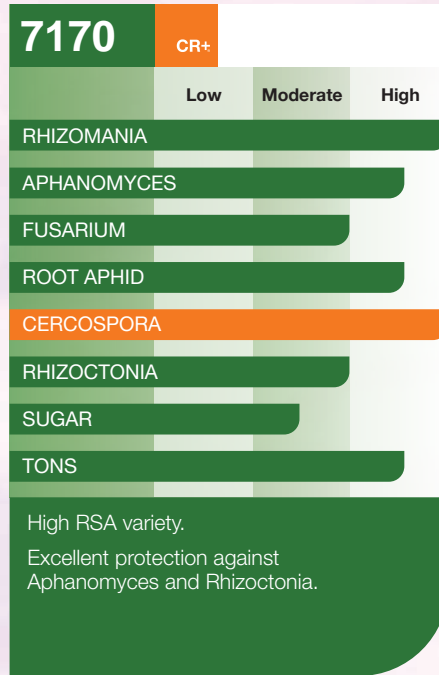

## TWO LOCATIONS COMBINED

Variety	Yield	Sugar	RSA	RST	30 day stand count
7231	34.1	18.5	10803	318	228
7170	34.2	18.0	10650	312	215
7068	34.0	18.0	10484	309	230
7344	32.9	18.3	10370	316	205
7397	33.5	17.7	10262	306	223
<b>Average</b>	<b>33.7</b>	<b>18.1</b>	<b>10514</b>	<b>312</b>	<b>220</b>

### COMSTOCK, MN - ASKEGAARD FARMS Planted April 22nd - Harvested September 25th

Variety	Yield	Sugar	RSA	RST	30 day stand count
7068	35.5	17.4	10639	300	235
7231	34.9	17.9	10639	305	230
7170	35.2	17.1	10272	292	220
7344	33.5	17.3	9859	294	220
7397	33.4	16.7	9509	285	240
<b>Average</b>	<b>34.5</b>	<b>17.3</b>	<b>10184</b>	<b>295</b>	<b>229</b>

### FOXHOME, MN - ETZLER FARMS Planted April 22nd - Harvested September 25th

Variety	Yield	Sugar	RSA	RST	30 day stand count
7170	33.2	18.8	11028	332	210
7397	33.6	18.8	11015	328	205
7231	33.2	19.0	10968	330	225
7344	32.3	19.3	10881	337	190
7068	32.4	18.5	10329	319	225
<b>Average</b>	<b>32.9</b>	<b>18.9</b>	<b>10844</b>	<b>329</b>	<b>211</b>

# VARIETY BAR CHARTS

\*Varieties noted as new are pending approval, please check with your sugar cooperative for updated information.

**CONTACT YOUR BETASEED REP**  
to learn more about varieties available for your farm