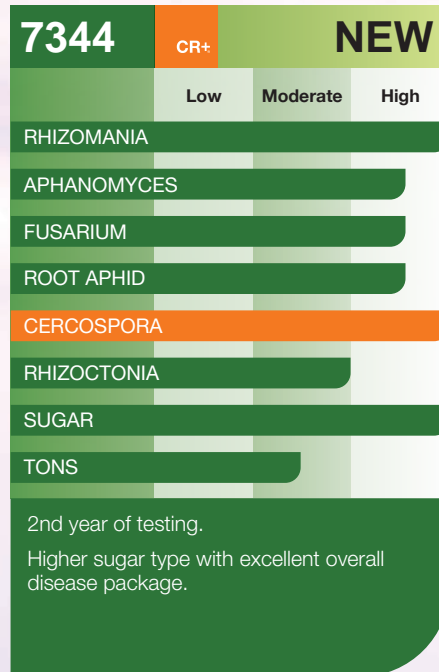

## TWO LOCATIONS COMBINED

Variety	Yield	Sugar	RSA	RST	30 day stand count
7231	34.1	18.5	10803	318	228
7170	34.2	18.0	10650	312	215
7068	34.0	18.0	10484	309	230
7344	32.9	18.3	10370	316	205
7397	33.5	17.7	10262	306	223
<b>Average</b>	<b>33.7</b>	<b>18.1</b>	<b>10514</b>	<b>312</b>	<b>220</b>

### COMSTOCK, MN - ASKEGAARD FARMS Planted April 22nd - Harvested September 25th

Variety	Yield	Sugar	RSA	RST	30 day stand count
7068	35.5	17.4	10639	300	235
7231	34.9	17.9	10639	305	230
7170	35.2	17.1	10272	292	220
7344	33.5	17.3	9859	294	220
7397	33.4	16.7	9509	285	240
<b>Average</b>	<b>34.5</b>	<b>17.3</b>	<b>10184</b>	<b>295</b>	<b>229</b>

### FOXHOME, MN - ETZLER FARMS Planted April 22nd - Harvested September 25th

Variety	Yield	Sugar	RSA	RST	30 day stand count
7170	33.2	18.8	11028	332	210
7397	33.6	18.8	11015	328	205
7231	33.2	19.0	10968	330	225
7344	32.3	19.3	10881	337	190
7068	32.4	18.5	10329	319	225
<b>Average</b>	<b>32.9</b>	<b>18.9</b>	<b>10844</b>	<b>329</b>	<b>211</b>

# VARIETY BAR CHARTS

\*Varieties noted as new are pending approval, please check with your sugar cooperative for updated information.

**CONTACT YOUR BETASEED REP**  
to learn more about varieties available for your farm