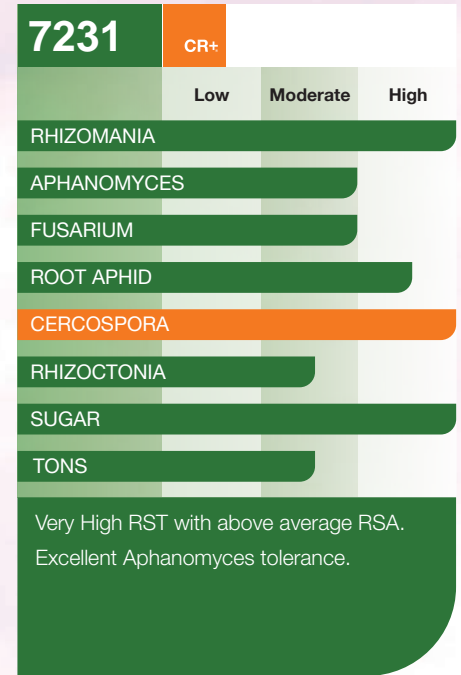

## TWO LOCATIONS COMBINED

Variety	Yield	Sugar	RSA	RST	30 day stand count
7231	34.1	18.5	10803	318	228
7170	34.2	18.0	10650	312	215
7068	34.0	18.0	10484	309	230
7344	32.9	18.3	10370	316	205
7397	33.5	17.7	10262	306	223
<b>Average</b>	<b>33.7</b>	<b>18.1</b>	<b>10514</b>	<b>312</b>	<b>220</b>

### COMSTOCK, MN - ASKEGAARD FARMS Planted April 22nd - Harvested September 25th

Variety	Yield	Sugar	RSA	RST	30 day stand count
7068	35.5	17.4	10639	300	235
7231	34.9	17.9	10639	305	230
7170	35.2	17.1	10272	292	220
7344	33.5	17.3	9859	294	220
7397	33.4	16.7	9509	285	240
<b>Average</b>	<b>34.5</b>	<b>17.3</b>	<b>10184</b>	<b>295</b>	<b>229</b>

### FOXHOME, MN - ETZLER FARMS Planted April 22nd - Harvested September 25th

Variety	Yield	Sugar	RSA	RST	30 day stand count
7170	33.2	18.8	11028	332	210
7397	33.6	18.8	11015	328	205
7231	33.2	19.0	10968	330	225
7344	32.3	19.3	10881	337	190
7068	32.4	18.5	10329	319	225
<b>Average</b>	<b>32.9</b>	<b>18.9</b>	<b>10844</b>	<b>329</b>	<b>211</b>

# VARIETY BAR CHARTS

\*Varieties noted as new are pending approval, please check with your sugar cooperative for updated information.

**CONTACT YOUR BETASEED REP**  
to learn more about varieties available for your farm