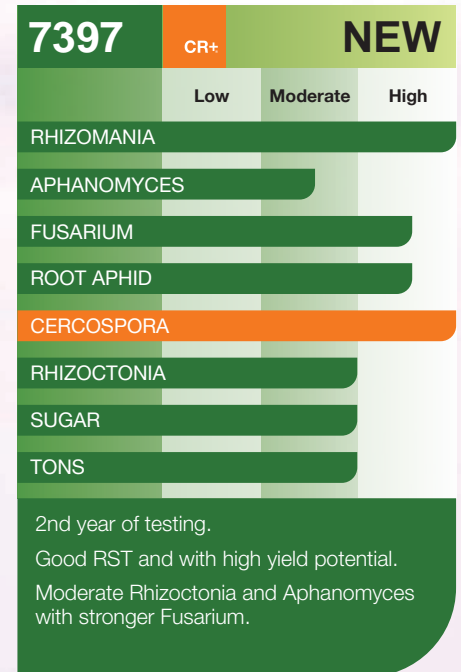

## TWO LOCATIONS COMBINED

Variety	Yield	Sugar	RSA	RST	30 day stand count
7231	34.1	18.5	10803	318	228
7170	34.2	18.0	10650	312	215
7068	34.0	18.0	10484	309	230
7344	32.9	18.3	10370	316	205
7397	33.5	17.7	10262	306	223
<b>Average</b>	<b>33.7</b>	<b>18.1</b>	<b>10514</b>	<b>312</b>	<b>220</b>

### COMSTOCK, MN - ASKEGAARD FARMS Planted April 22nd - Harvested September 25th

Variety	Yield	Sugar	RSA	RST	30 day stand count
7068	35.5	17.4	10639	300	235
7231	34.9	17.9	10639	305	230
7170	35.2	17.1	10272	292	220
7344	33.5	17.3	9859	294	220
7397	33.4	16.7	9509	285	240
<b>Average</b>	<b>34.5</b>	<b>17.3</b>	<b>10184</b>	<b>295</b>	<b>229</b>

### FOXHOME, MN - ETZLER FARMS Planted April 22nd - Harvested September 25th

Variety	Yield	Sugar	RSA	RST	30 day stand count
7170	33.2	18.8	11028	332	210
7397	33.6	18.8	11015	328	205
7231	33.2	19.0	10968	330	225
7344	32.3	19.3	10881	337	190
7068	32.4	18.5	10329	319	225
<b>Average</b>	<b>32.9</b>	<b>18.9</b>	<b>10844</b>	<b>329</b>	<b>211</b>

# VARIETY BAR CHARTS

\*Varieties noted as new are pending approval, please check with your sugar cooperative for updated information.

**CONTACT YOUR BETASEED REP**  
to learn more about varieties available for your farm