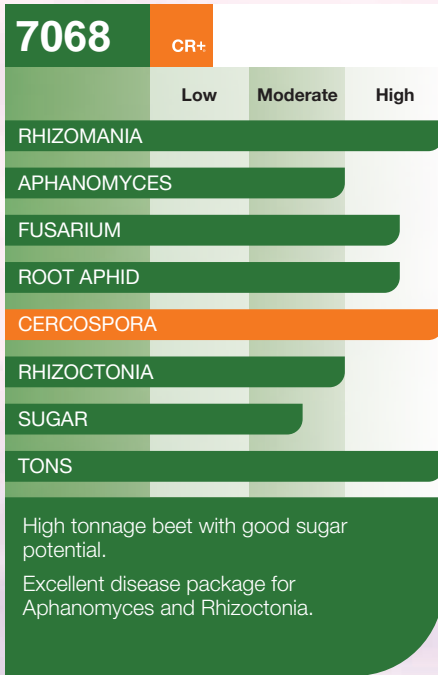

## TWO LOCATIONS COMBINED

Variety	Yield	Sugar	RSA	RST	30 day stand count
7231	34.1	18.5	10803	318	228
7170	34.2	18.0	10650	312	215
7068	34.0	18.0	10484	309	230
7344	32.9	18.3	10370	316	205
7397	33.5	17.7	10262	306	223
<b>Average</b>	<b>33.7</b>	<b>18.1</b>	<b>10514</b>	<b>312</b>	<b>220</b>

### COMSTOCK, MN - ASKEGAARD FARMS Planted April 22nd - Harvested September 25th

Variety	Yield	Sugar	RSA	RST	30 day stand count
7068	35.5	17.4	10639	300	235
7231	34.9	17.9	10639	305	230
7170	35.2	17.1	10272	292	220
7344	33.5	17.3	9859	294	220
7397	33.4	16.7	9509	285	240
<b>Average</b>	<b>34.5</b>	<b>17.3</b>	<b>10184</b>	<b>295</b>	<b>229</b>

### FOXHOME, MN - ETZLER FARMS Planted April 22nd - Harvested September 25th

Variety	Yield	Sugar	RSA	RST	30 day stand count
7170	33.2	18.8	11028	332	210
7397	33.6	18.8	11015	328	205
7231	33.2	19.0	10968	330	225
7344	32.3	19.3	10881	337	190
7068	32.4	18.5	10329	319	225
<b>Average</b>	<b>32.9</b>	<b>18.9</b>	<b>10844</b>	<b>329</b>	<b>211</b>

# VARIETY BAR CHARTS

\*Varieties noted as new are pending approval, please check with your sugar cooperative for updated information.

**CONTACT YOUR BETASEED REP**  
to learn more about varieties available for your farm